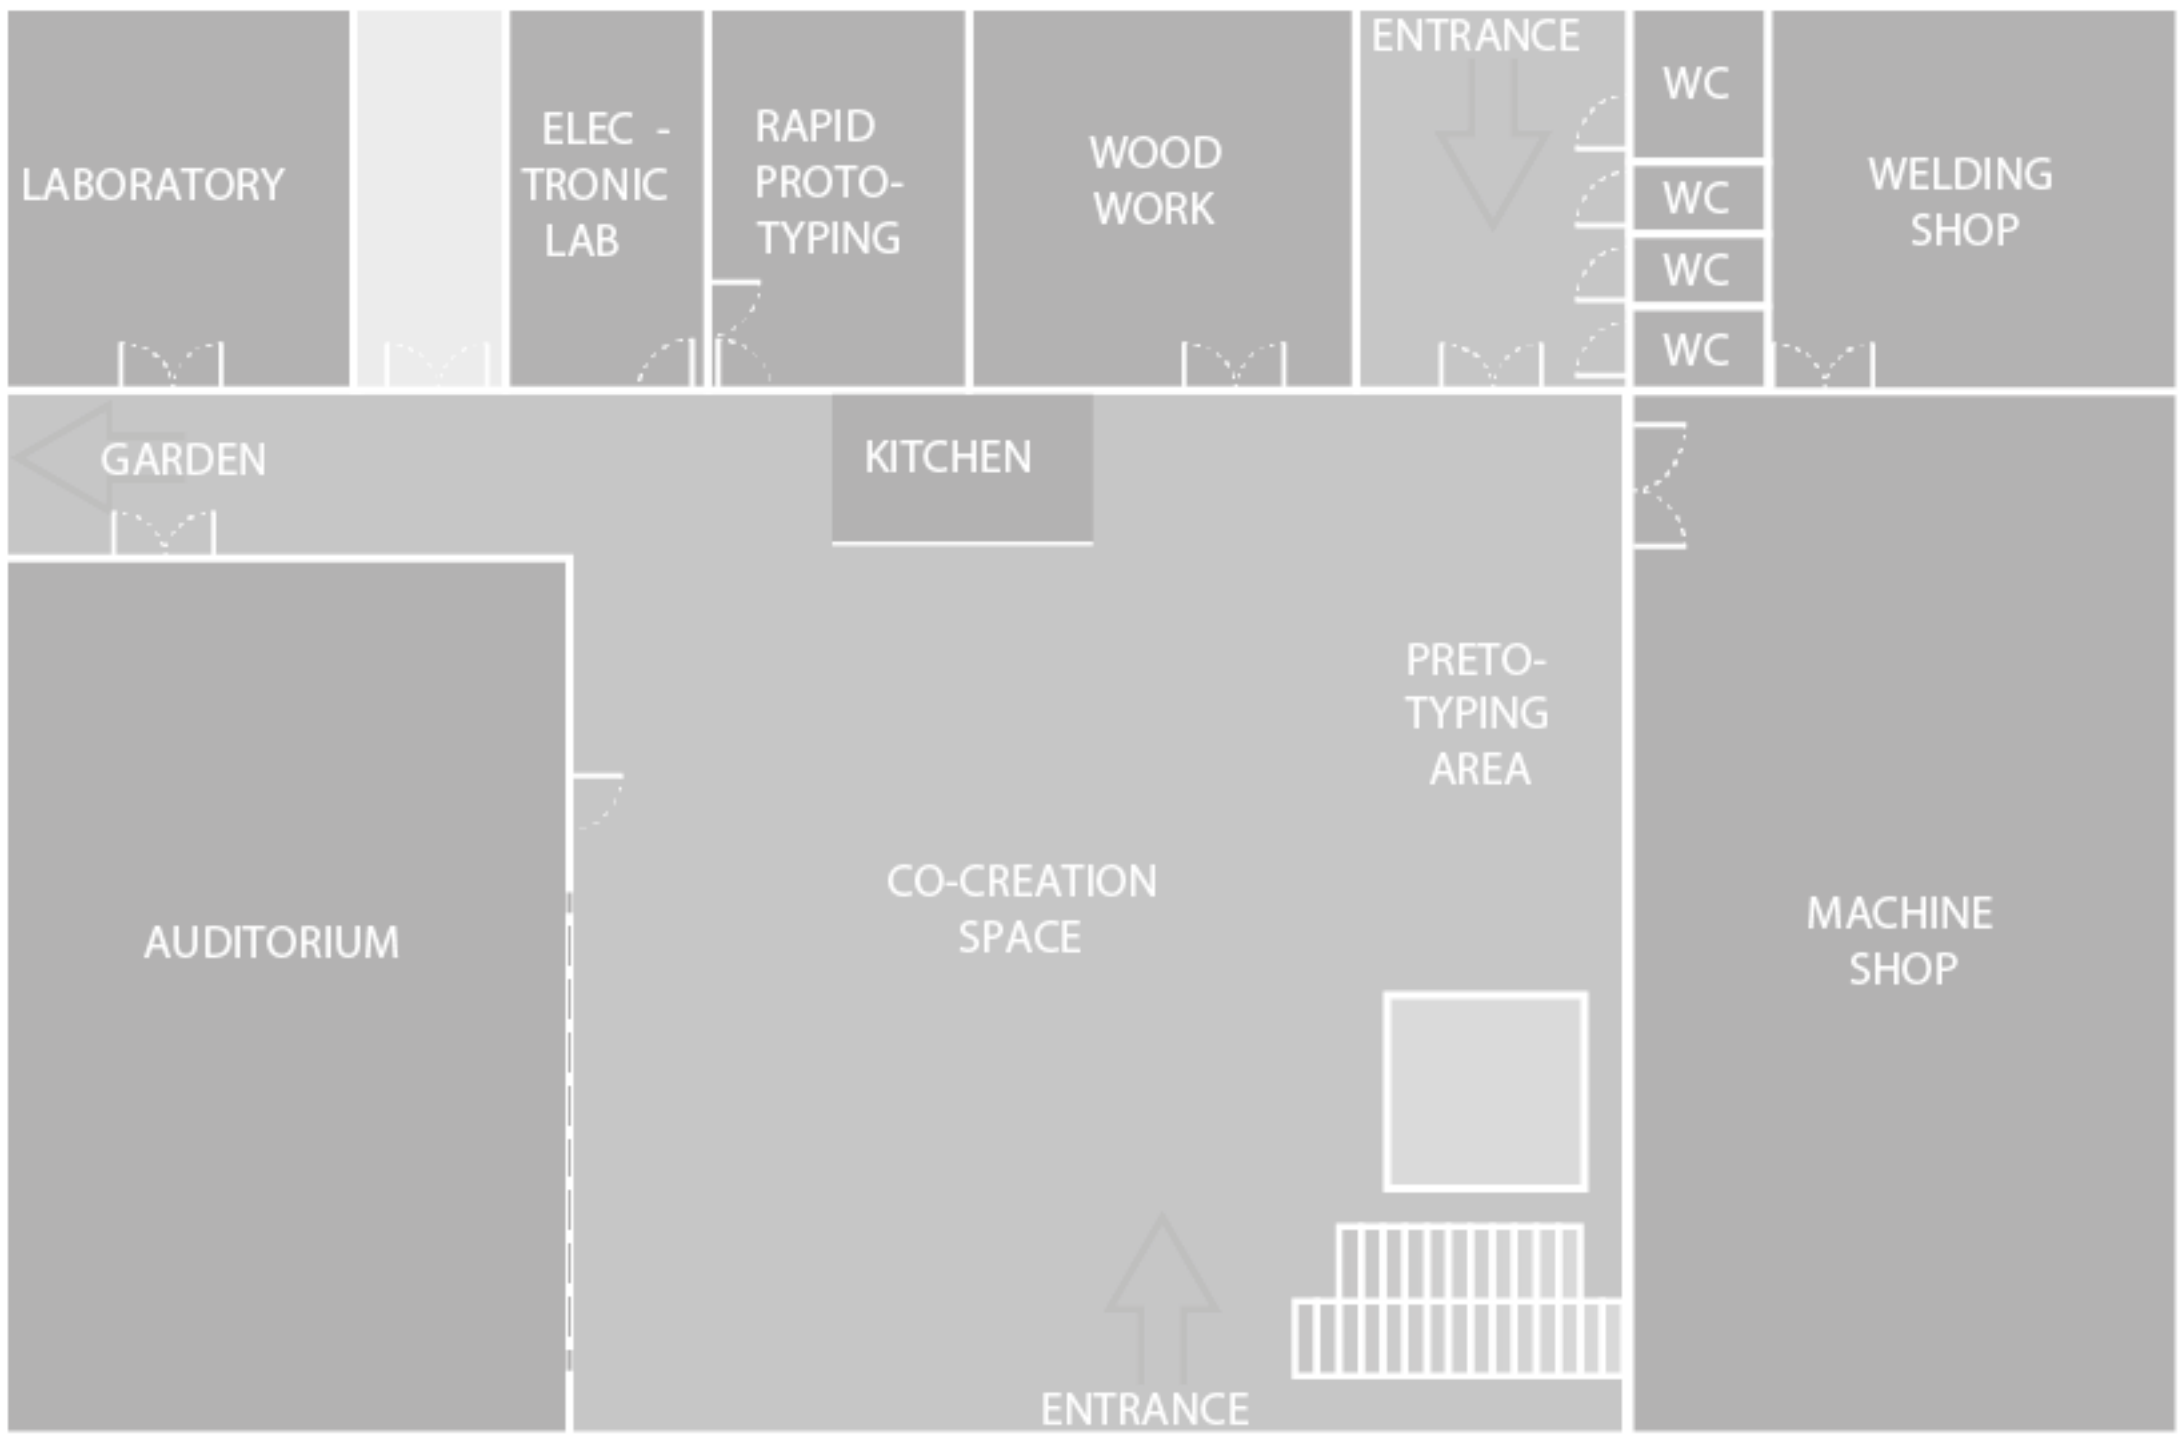

WELDING SHOP

LOUNGE AREA/
PRETOTYPING

STORAGE

STORAGE

STORAGE

STORAGE

WC

WC

WC

SHOWER

SHOWER

POLARIS
(Project room)

TELLUS
(Project room)

HALE BOPP
(Project room)

APOLLO
(Meeting room)

DESIGN
LAB

SKYBOX 2
(Meeting room)

SKYBOX 1
(Meeting room)

Stardust

STAFF
OFFICE

STAFF
OPEN
OFFICE

GROUND
FLOOR

SILENT STUDY AREA